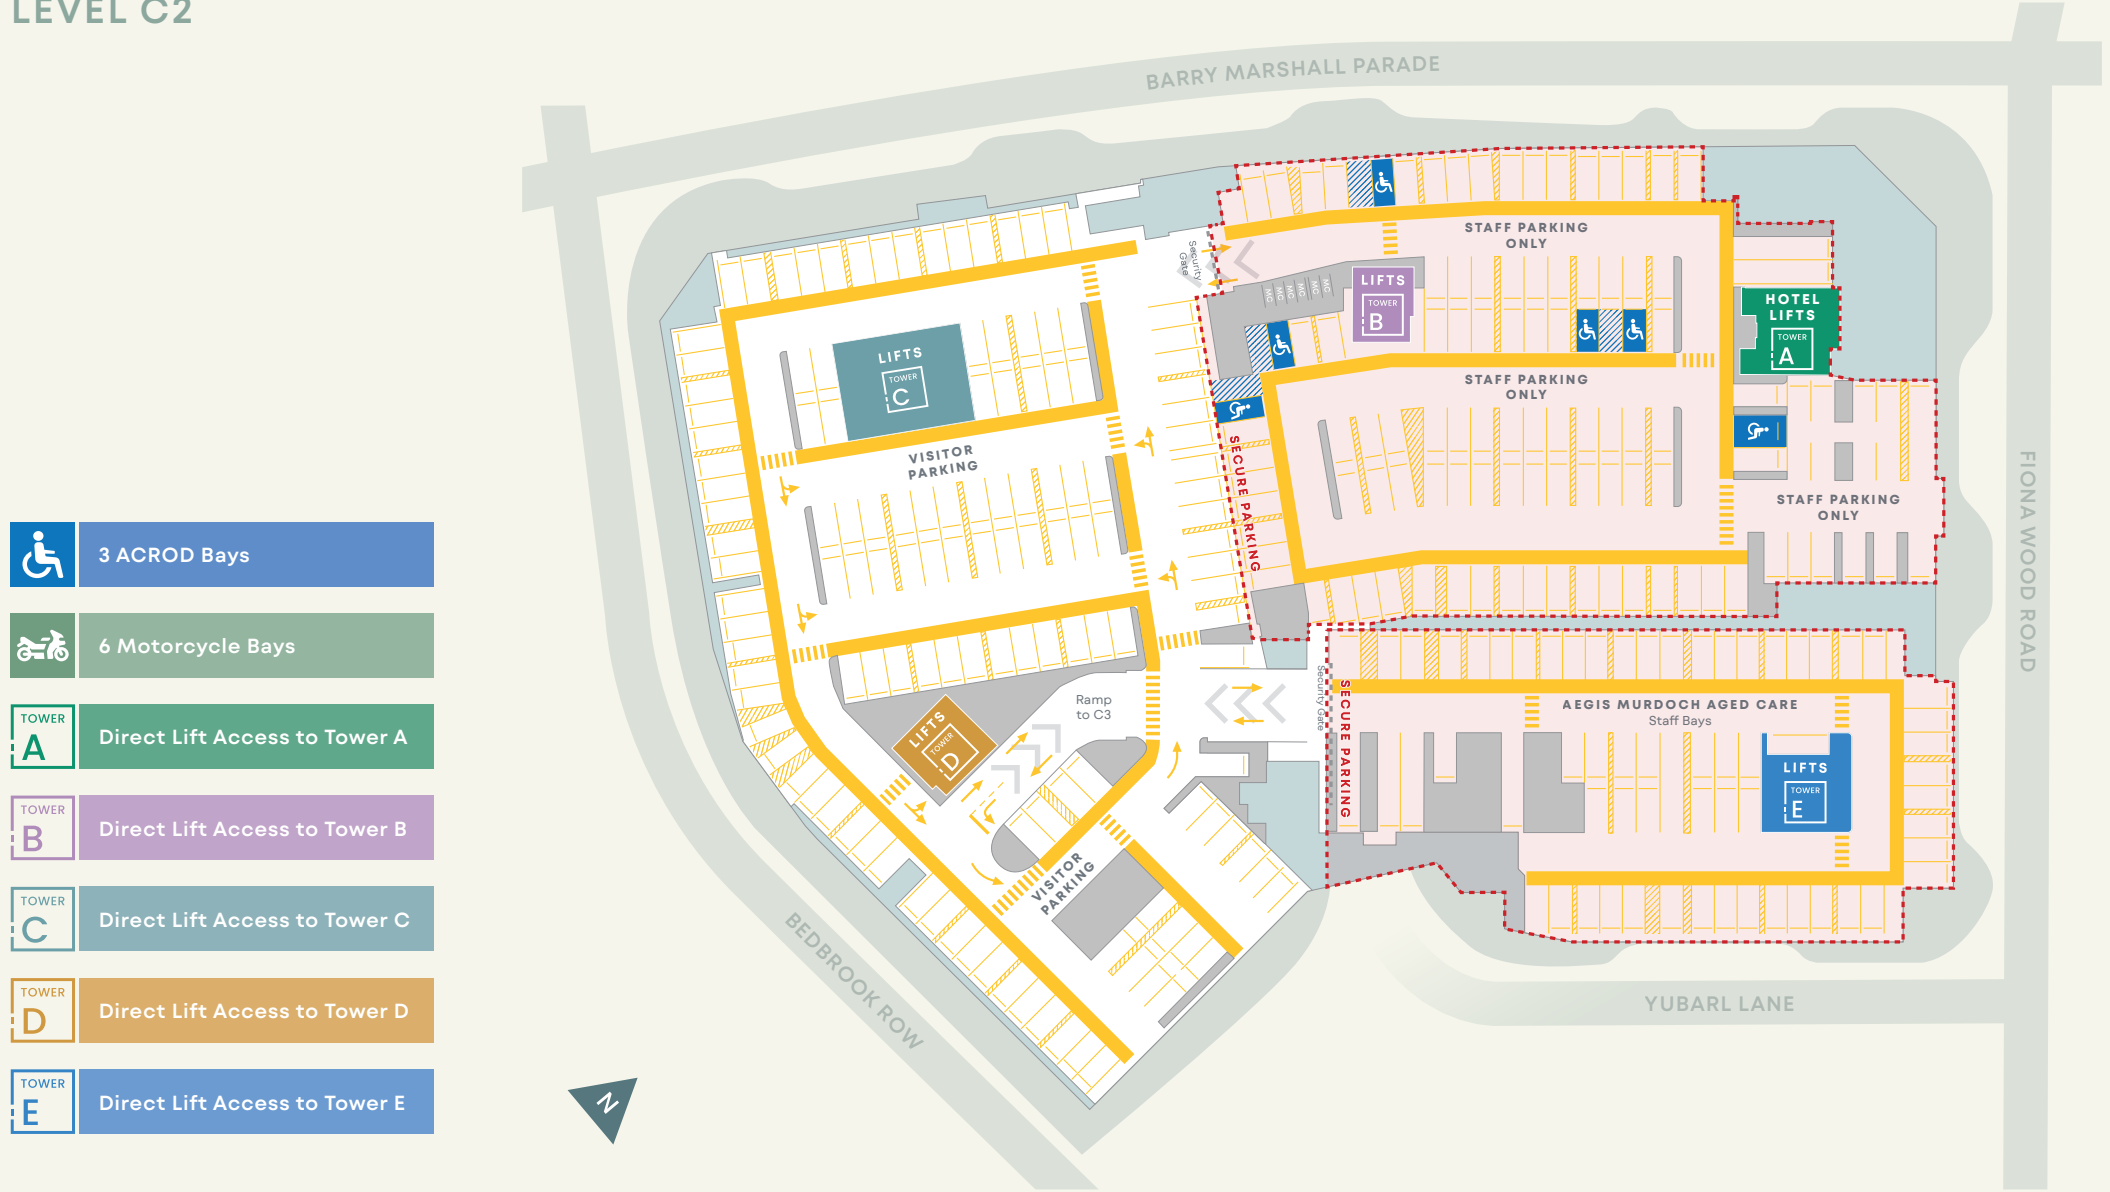

USEFUL MAPS

MURDOCHSQUARE.COM.AU

HESPERIA

MURDOCH SQUARE

Murdoch Square is comprised of five individual towers, connected via a central open plaza (Podium) and underground car park.

TOWER A

12 Fiona Wood Road, Murdoch

TOWER B

48 Barry Marshall Parade, Murdoch

TOWER C

44 Barry Marshall Parade, Murdoch

TOWER D

5 Bedbrook Row, Murdoch

TOWER E

16 Fiona Wood Road, Murdoch

-  Car park entry
-  Vehicle pickup / drop off
-  Nearest bus stops
-  Access to Podium from street

CAR PARK MAP

PARKING AT MURDOCH SQUARE

LEVEL C1

(Ground Level)

- P Entry off Yubarl Lane
- ♿ 8 ACROD Bays
- 🔌 Electric Vehicle Charging Bay
- 🛒 Deliveries
- ♻️ Waste Room (Tower B and C)
- 🚿 🚲 End of Trip Facilities
- ⚙️ Facility Management Office
- TOWER C Direct Lift Access to Tower C
- TOWER D Direct Lift Access to Tower D

CAR PARK MAP

PARKING AT MURDOCH SQUARE

LEVEL C2

-  3 ACROD Bays
-  6 Motorcycle Bays
-  Direct Lift Access to Tower A
-  Direct Lift Access to Tower B
-  Direct Lift Access to Tower C
-  Direct Lift Access to Tower D
-  Direct Lift Access to Tower E