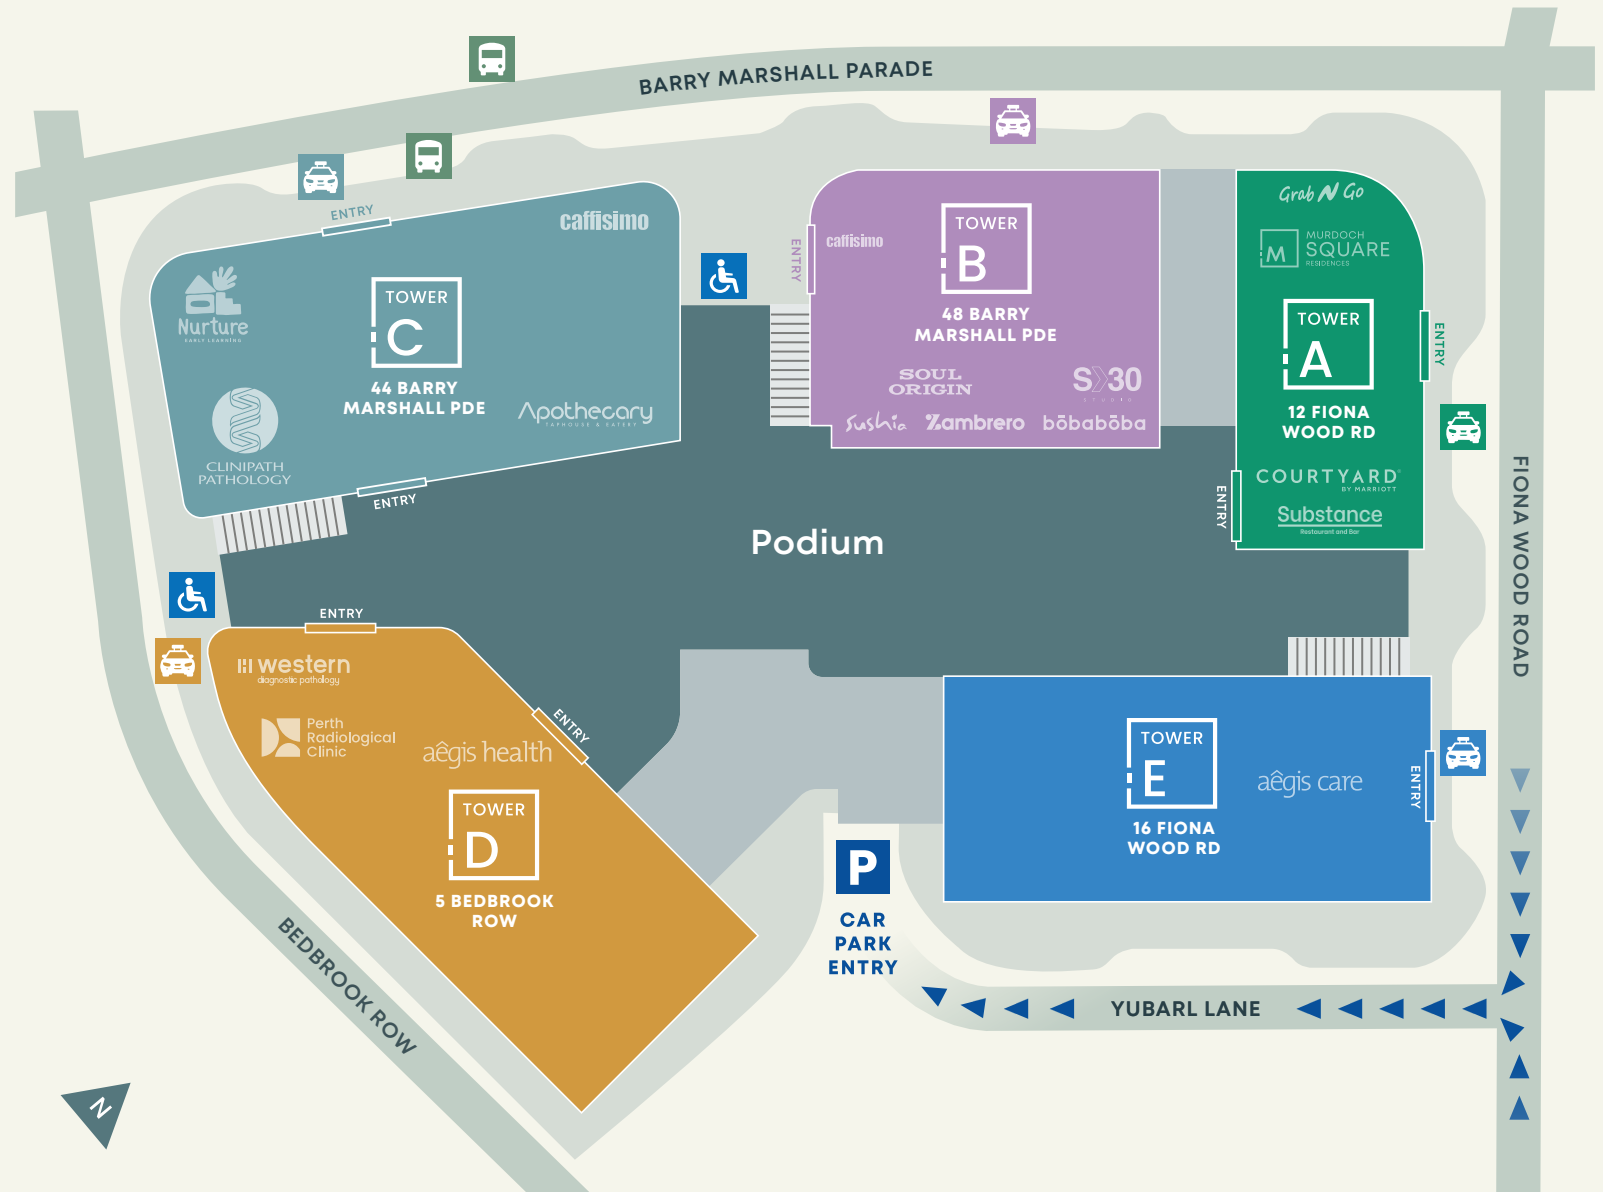

USEFUL MAPS

MURDOCHSQUARE.COM.AU

HESPERIA

MURDOCH SQUARE

Murdoch Square is comprised of five individual towers, connected via a central open plaza (Podium) and underground car park.

TOWER A

12 Fiona Wood Road, Murdoch

TOWER B

48 Barry Marshall Parade, Murdoch

TOWER C

44 Barry Marshall Parade, Murdoch

TOWER D

5 Bedbrook Row, Murdoch

TOWER E

16 Fiona Wood Road, Murdoch

-  Car park entry
-  Vehicle pickup / drop off
-  Nearest bus stops
-  Access to Podium from street

CAR PARK MAP

PARKING AT MURDOCH SQUARE

LEVEL C1

(Ground Level)

- P Entry off Yubarl Lane
- ♿ 8 ACROD Bays
- 🔌 Electric Vehicle Charging Bay
- 🛒 Deliveries
- ♻️ Waste Room (Tower B and C)
- 🚿 🚲 End of Trip Facilities
- ⚙️ Facility Management Office
- TOWER C Direct Lift Access to Tower C
- TOWER D Direct Lift Access to Tower D

CAR PARK MAP

PARKING AT MURDOCH SQUARE

LEVEL C2

-  3 ACROD Bays
-  6 Motorcycle Bays
-  Direct Lift Access to Tower A
-  Direct Lift Access to Tower B
-  Direct Lift Access to Tower C
-  Direct Lift Access to Tower D
-  Direct Lift Access to Tower E